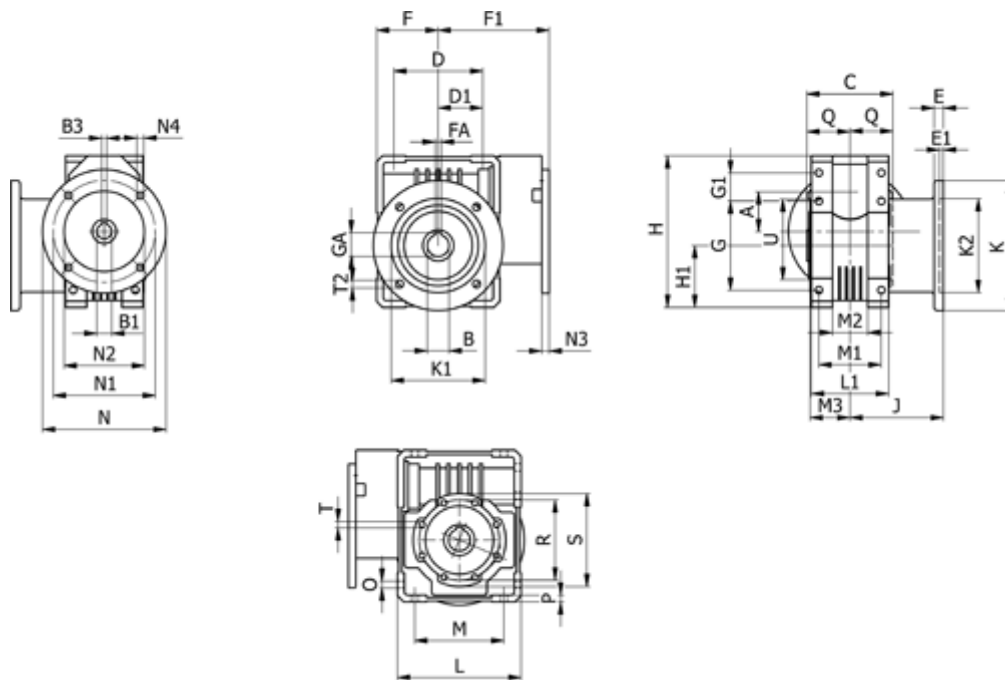

Data Sheet

Article number: 392111006943010

Description: Worm gear
WR 110-UF2-69-80B5, without lubrication

Measures

A = 110.10	E = 20	H = 308.0	M = 126	N4 = M10x15	U = 130
B = 42	E1 = 12	H1 = 125.0	M1 = 165	O = 14.0	
B1 E7 = 19	F = 125	J = 179.5	M2 = 130	P = 14	
B2 = 21.8	F1 = 204	K = 280	M3 = 0	Q = 45	
B3 H9 = 6	FA = 12	K1 = 230	N = 200	R = 165	
C = 155	G = 184	K2 = 170	N1 = 215	S = 200	
D = 174.0	G1 = 58.0	L = 73	N2 = 180	T = M12x19	
D1 = 82.0	GA = 45.3	L1 = 184	N3 = 13.0	T2 = 13.0	